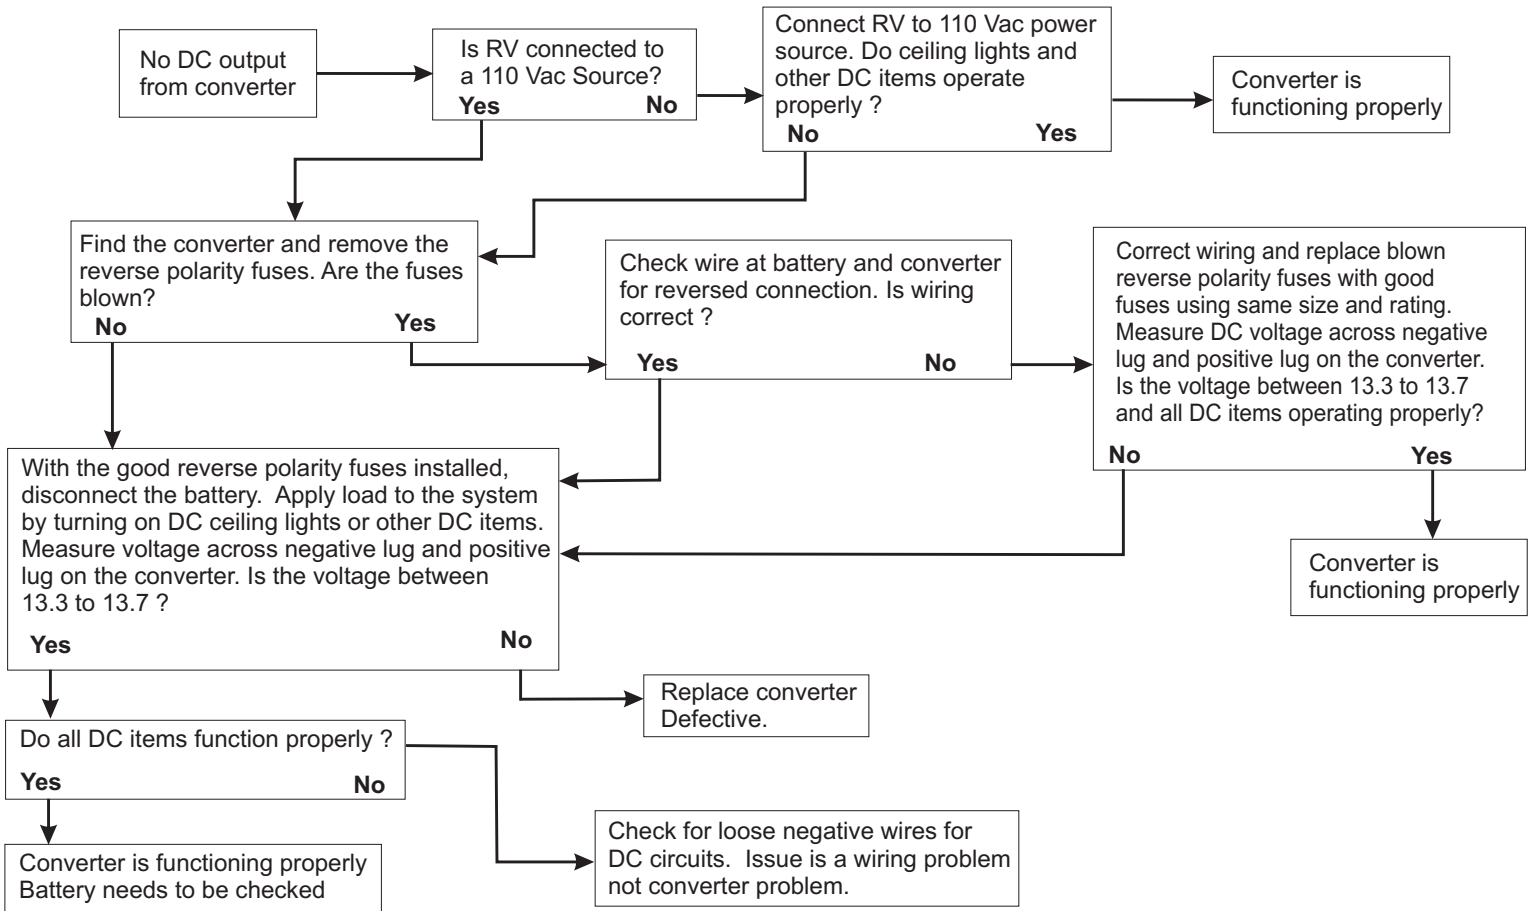

“Troubleshooting Made Easy”

Troubleshooting Guide for WF- 9800 Series Deck Mount

Visit the support section on our website for a growing library of helpful resources.

2021 Aeroplex Drive North - Elkhart, IN. 46514
p 574-294-8997 - f 574-294-8698
www.wfcoelectronics.com