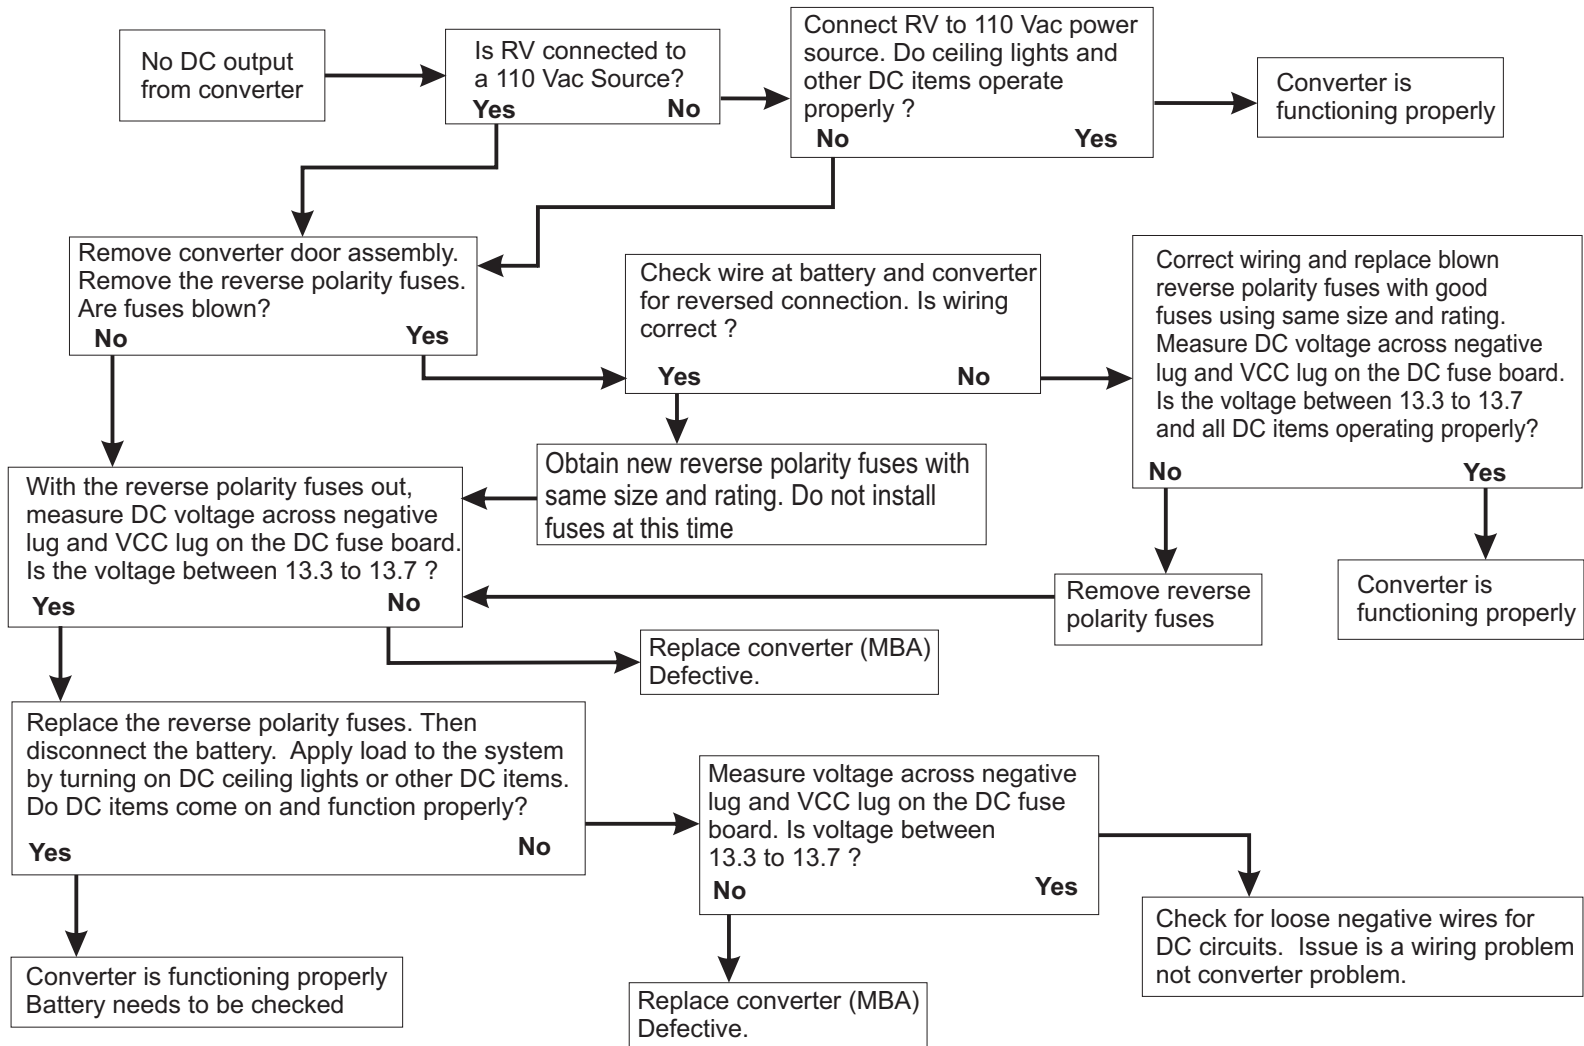

“Troubleshooting Made Easy”

Troubleshooting Guide for WF- 9900 Series Power Center

Visit the support section on our website for a growing library of helpful resources.

2021 Aeroplex Drive North - Elkhart, IN. 46514
p 574-294-8997 - f 574-294-8698
www.wfcoelectronics.com