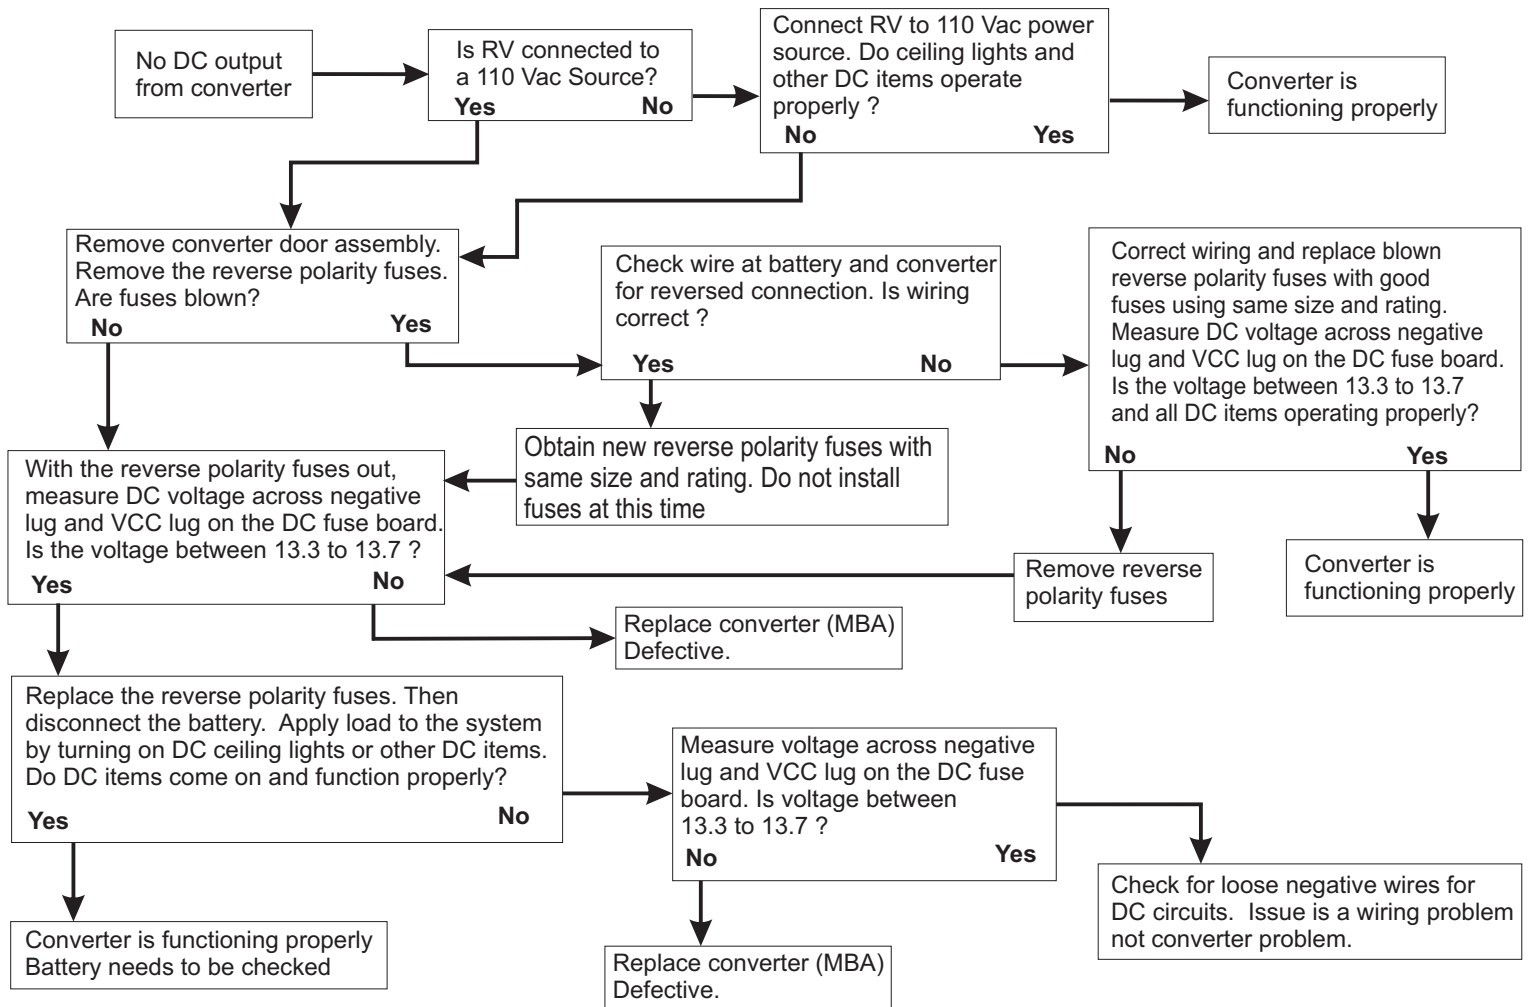

“Troubleshooting Made Easy”

Troubleshooting Guide for WF- 8900 Series Power Center