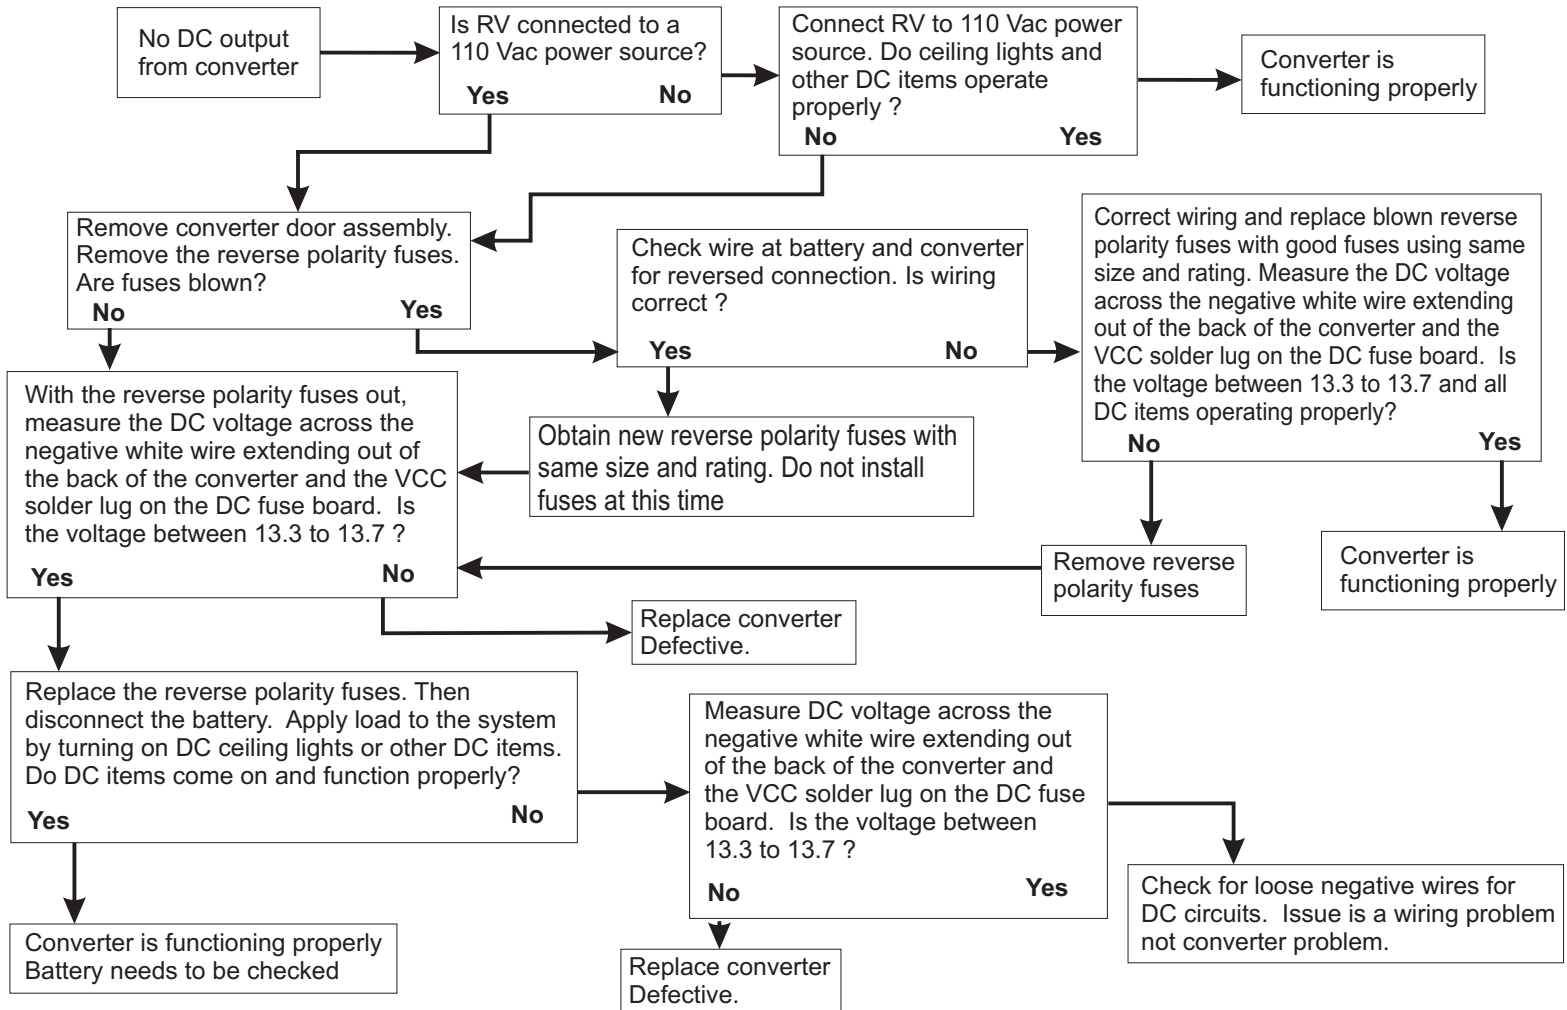

“Troubleshooting Made Easy”

Troubleshooting Guide for WF- 8700 Series Power Center