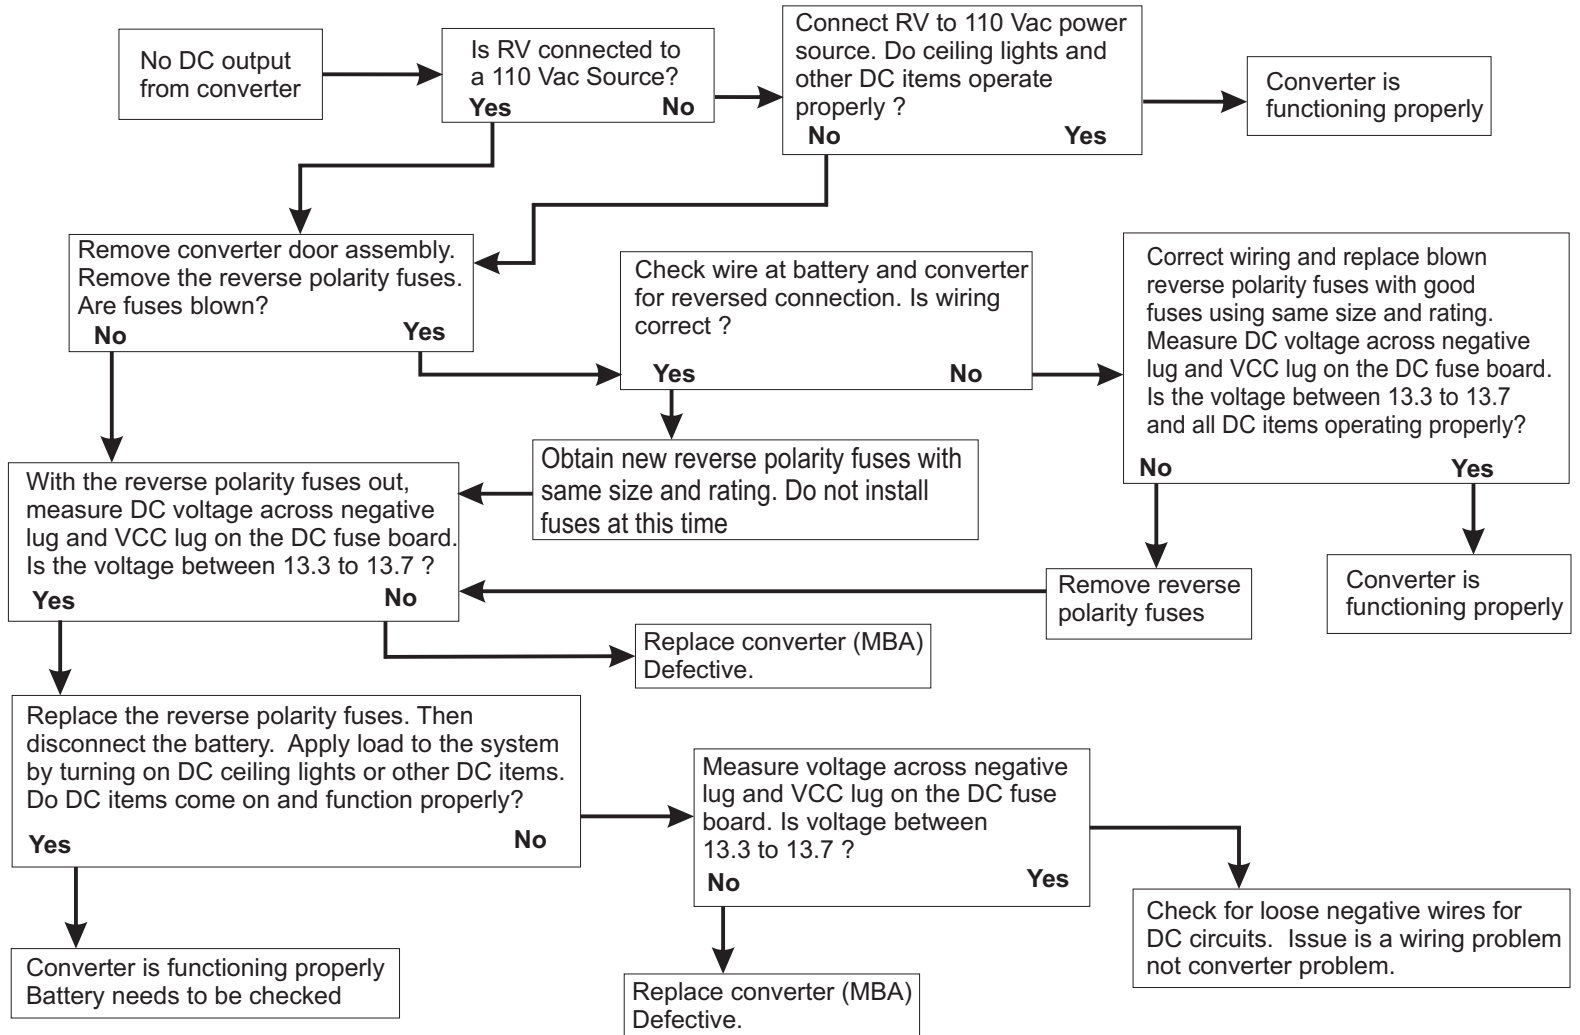

“Troubleshooting Made Easy”

Troubleshooting Guide for WF- 8500 Series Power Center

Visit the support section on our website for a growing library of helpful resources.

2021 Aeroplex Drive North - Elkhart, IN. 46514
p 574-294-8997 - f 574-294-8698
www.wfcoelectronics.com